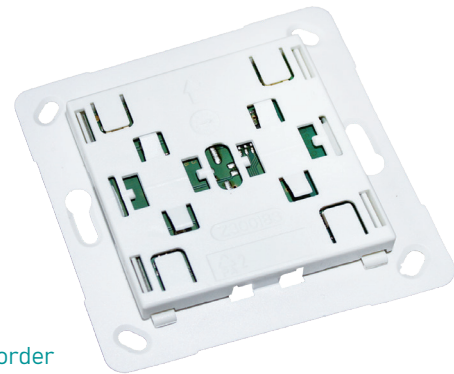

RTS35 Wall switch

Format B6 Double rockers

The RTS35 wall switch from the Format B6 range is a battery-powered wall transmitter that must be surface-mounted in dry rooms. The function of the wall switch is defined by combining it with different rockers.

The transmitter is compatible with the Busch-Jaeger switch range (see compatibility list). The transmitter module is combined with the desired rocker, simply clicked into the cover frame and is immediately operational. It can then be mounted on the wall using either adhesive pads or screws.

The RTS35 is generally used as a light switch to turn lights ON or OFF with a 2-button operation as well as to control roller shutters.

Please order the rockers separately!

RTS23E5004A11-02K

Technical specifications

Coding	Easywave
Frequency	868.30 MHz
Channels	1, 2 or 4
Range	typically 150 m in good free-field conditions
Power supply	1x 3V-battery, CR2032
Operation	transmission lasts as long as the button is pressed (maximum 36 seconds)
Operating temperature	-20 °C to +60 °C
Dimensions (W/L/H)	Rockers: 31/63/8 mm Mounting plate: 71/71/1.8 mm
Weight	24 g (including battery)
Color	white similar RAL 9003 ivory white similar RAL 1013